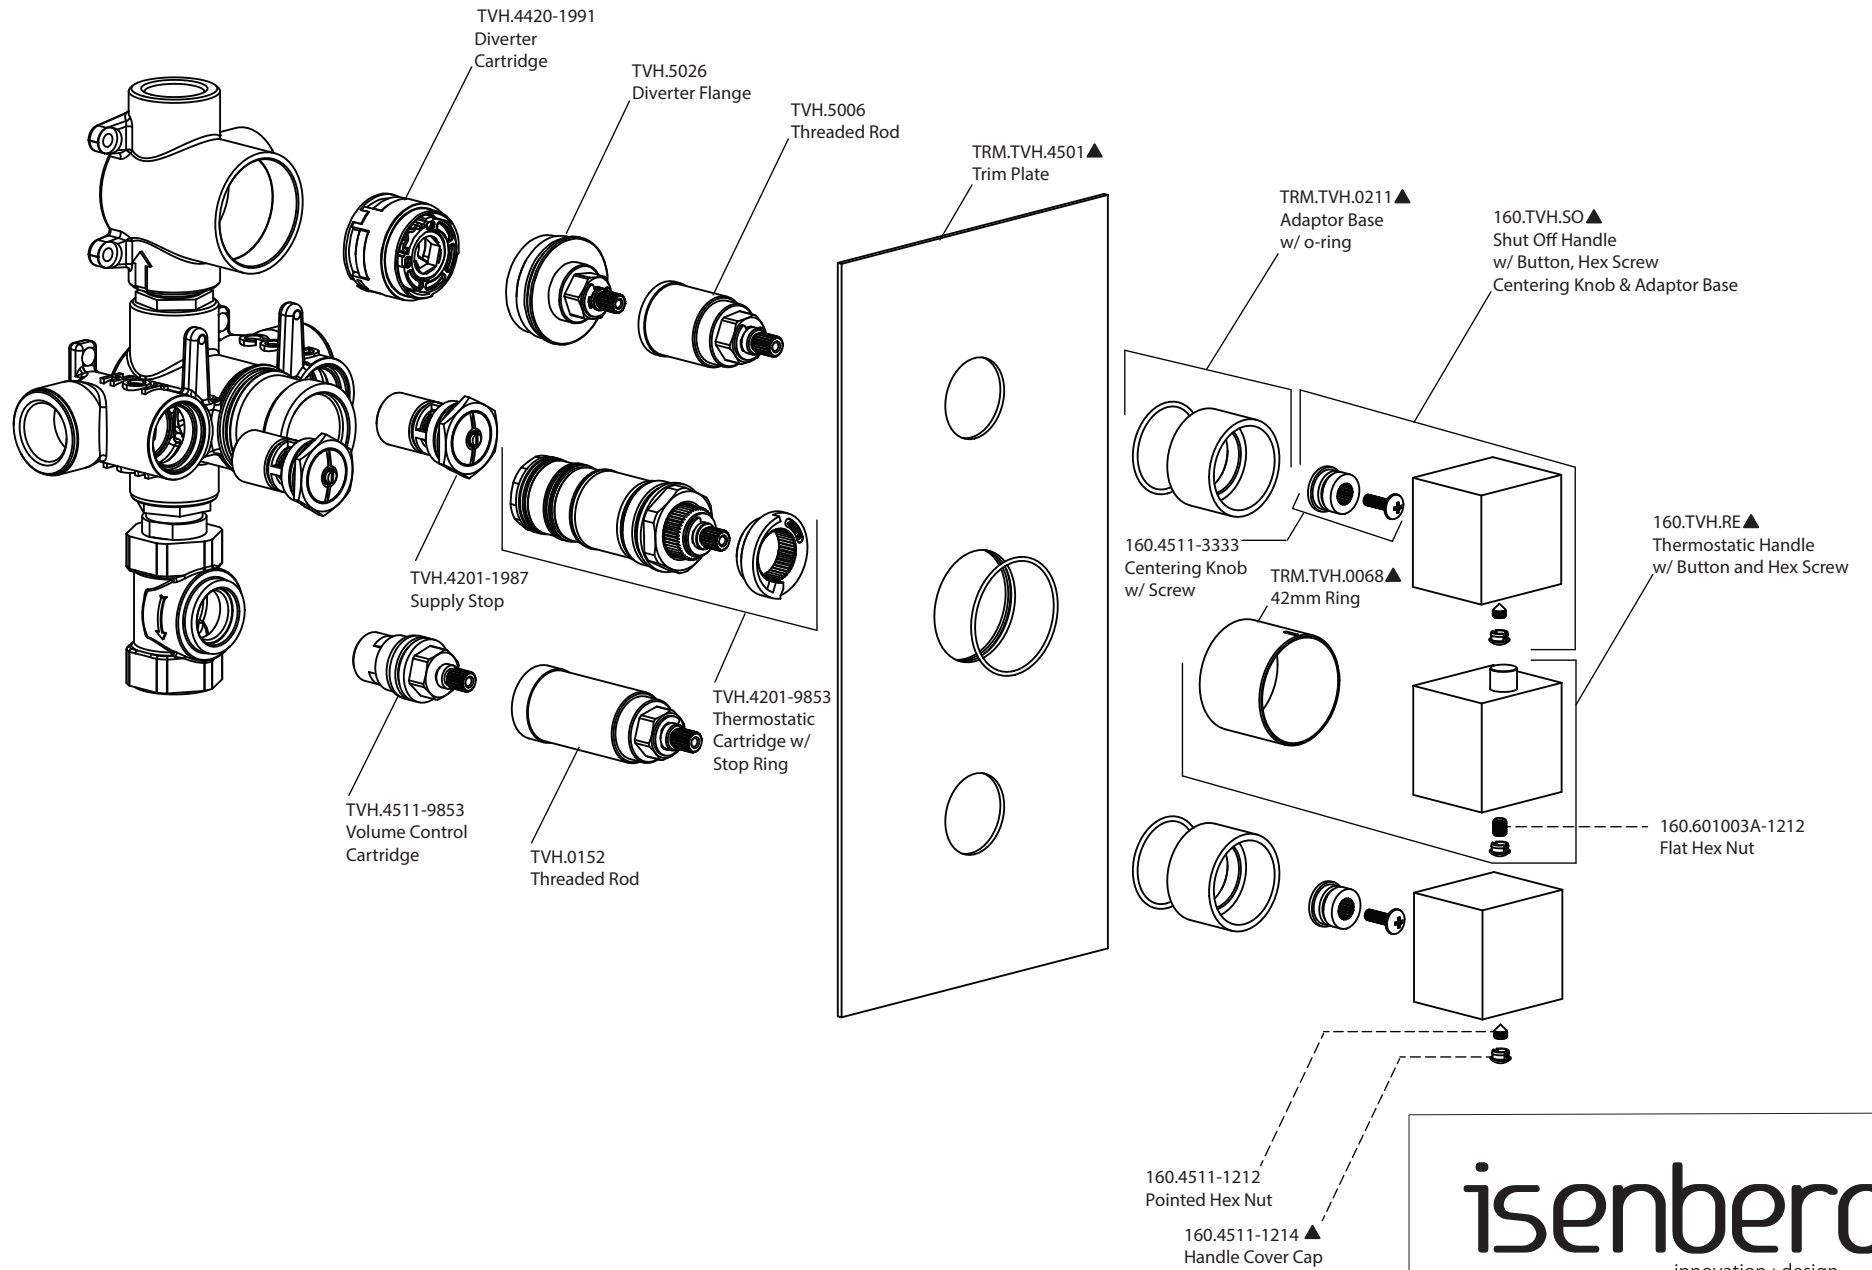

Product Parts Breakdown

isenberg
innovation+design

160.4501